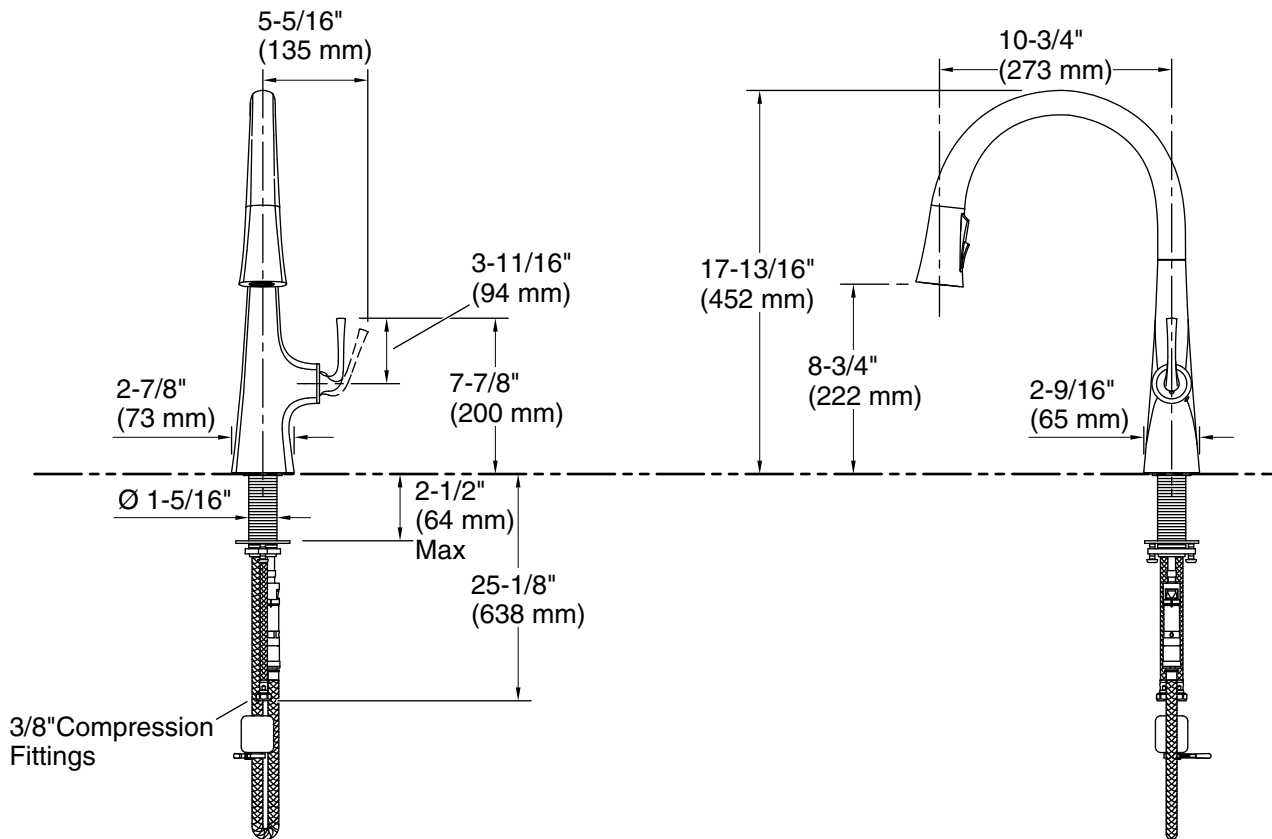

### Adapters, Rough-in and Extension Kits

1012715 Range: 2-1/2" (64 mm) - 4-5/8" (118 mm)

ADA CSA B651

### Technical Information

All product dimensions are nominal.

Valve body: Plastic

Drain included: No

### Spout:

Spout reach: 10-3/4" (273 mm)